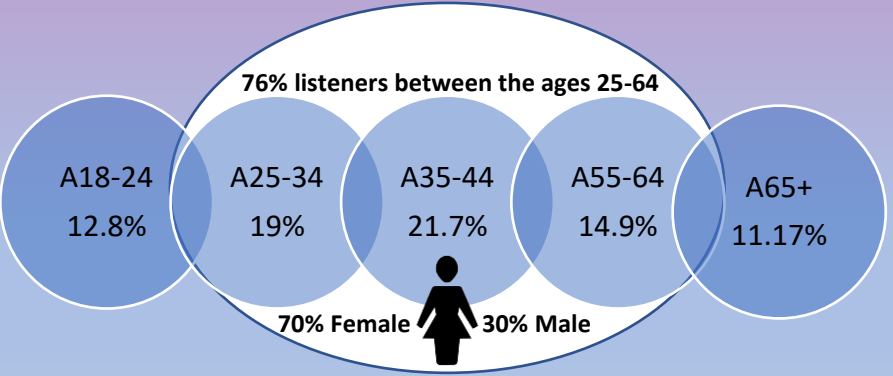

A typical Pensacola Playlist Listener

(Adult Contemporary formats)

- ✓ 82% more likely to be on Social Media in past 30 days.
- ✓ 72% more likely to own $50,000-$74,999 in stocks
- ✓ 60% more likely have spent $301+ at other restaurants/last 6 month.
- ✓ 52% more likely been advised about fees/travel arrangements/last 12 mo by radio.
- ✓ 49% more likely to read Parent Magazine.
- ✓ 43% more likely to have went tanning in the last 6 months.
- ✓ 40% more likely ordered from ProFlowers website/last 12 mos.
- ✓ 40% more likely attended Marathon/road running/triathlon.
- ✓ 37% more likely Spent $1000+ for toys/games last 12 mos.
- ✓ 30% more likely to have recently shopped Home decoration/furnishing